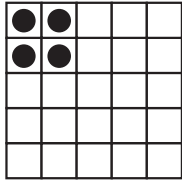

BIG BANG SESSION GAME PATTERNS

Game 1