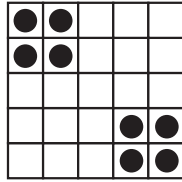

BIG BANG SESSION GAME PATTERNS

Game 2

PEARL RIVER PICK-8								
→	5	17	22	30	49	51	62	75
→	9	11	43	55	66	68	71	73
→	1	33	39	50	60	65	66	70
→	12	19	21	44	46	55	58	61
→	3	12	41	54	61	67	70	71
→	8	10	20	31	45	50	65	68
→								
→								

SILVER STAR CASINO & BOK HOMA CASINO