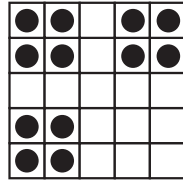

BIG BANG SESSION GAME PATTERNS

Game 3

PEARL RIVER PICK-8								
→	5	17	22	30	49	51	62	75
→	9	11	43	55	66	68	71	73
→	1	33	39	50	60	65	66	70
→	12	19	21	44	46	55	58	61
→	3	12	41	54	61	67	70	71
→	8	10	20	31	45	50	65	68
→								
→								

SILVER STAR CASINO & BOK HOMA CASINO